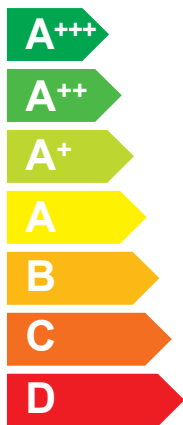

ENERG

енергия · ενεργεια

3301856

ARISTON

NIMBUS COMPACT 50 M NET R32

A++

A+

Two icons showing sound power levels. The top icon shows a speaker inside a house with the value 35 dB. The bottom icon shows a speaker outside a house with the value 55 dB.